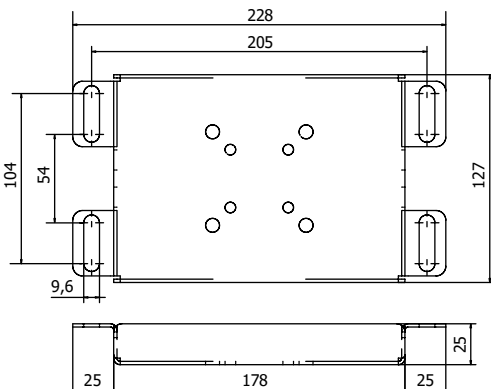

ENCLOSURE MOUNTING KIT

B00023-00

STAINLESS STEEL POLE MOUNTING KIT (MAX DIAMETER 2", 50 MM)

■ NOMENCLATURE

KM - 01

■ DIMENSIONAL DRAWINGS (mm)

STAINLESS STEEL WALL MOUNTING KIT

■ NOMENCLATURE

KM - 02

■ DIMENSIONAL DRAWINGS (mm)

Data contained in this specification are subject to change without notice