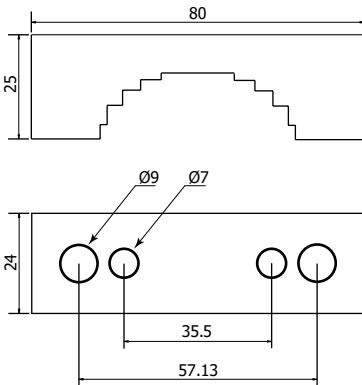

ENCLOSURE MOUNTING KIT

B00023-00

STAINLESS STEEL POLE MOUNTING KIT (MAX DIAMETER 2", 50 MM)

■ NOMENCLATURE

KM - 01

■ DIMENSIONAL DRAWINGS (mm)

STAINLESS STEEL WALL MOUNTING KIT

■ NOMENCLATURE

KM - 02

■ DIMENSIONAL DRAWINGS (mm)

Data contained in this specification are subject to change without notice